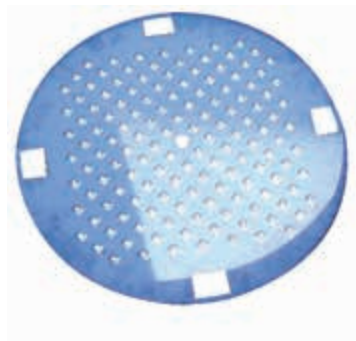

SAFETY GRIDS

Stainless steel

DESCRIPTION

The Hermelock manhole covers can be equipped with a safety grid, to prevent objects or persons falling into an opened shaft.

ADVANTAGE PRODUCT

Avoids that an object can fall into sewing system whess manhole cover is open.

MATERIAL

Stainless steel

REFERENCE	ART.N°	MATCHING MANHOLE COVERS	A X A	Ø A	H	KG	PACK.
SG400SN		HE400SB, HE400SBR, HE-Connect					
SG500SN		HE500SB, HE500SBR					
SG600SN		HE600SB					
SG700SN		HE700SB, HE700SBR					
SG700RN		HE700RB, HE700RD		Ø 610	5	7,4	
SG800RN		HE800RD, HE800SD		Ø 715	5	8,9	
SG1070SN		HE1070SB					

Sizes in mm - Weights, sizes and sketch are indicative - Uncontrolled distribution.