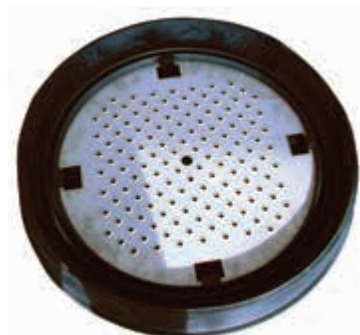

SAFETY GRIDS

Stainless steel

DESCRIPTION

The Hermelock manhole covers can be equipped with a safety grid, to prevent objects or persons falling into an opened shaft.

ADVANTAGE PRODUCT

Avoids that an object can fall into sewing system whess manhole cover is open.

MATERIAL

Stainless steel

REFERENCE	ART.N°	MATCHING MANHOLE COVERS	A X A	Ø A	H	KG	PACK.
SG400SN		HE400SB, HE400SBR, HE-Connect					
SG500SN		HE500SB, HE500SBR					
SG600SN		HE600SB					
SG700SN		HE700SB, HE700SBR					
SG700RN		HE700RB, HE700RD		Ø 610	5	7,4	
SG800RN		HE800RD, HE800SD		Ø 715	5	8,9	
SG1070SN		HE1070SB					